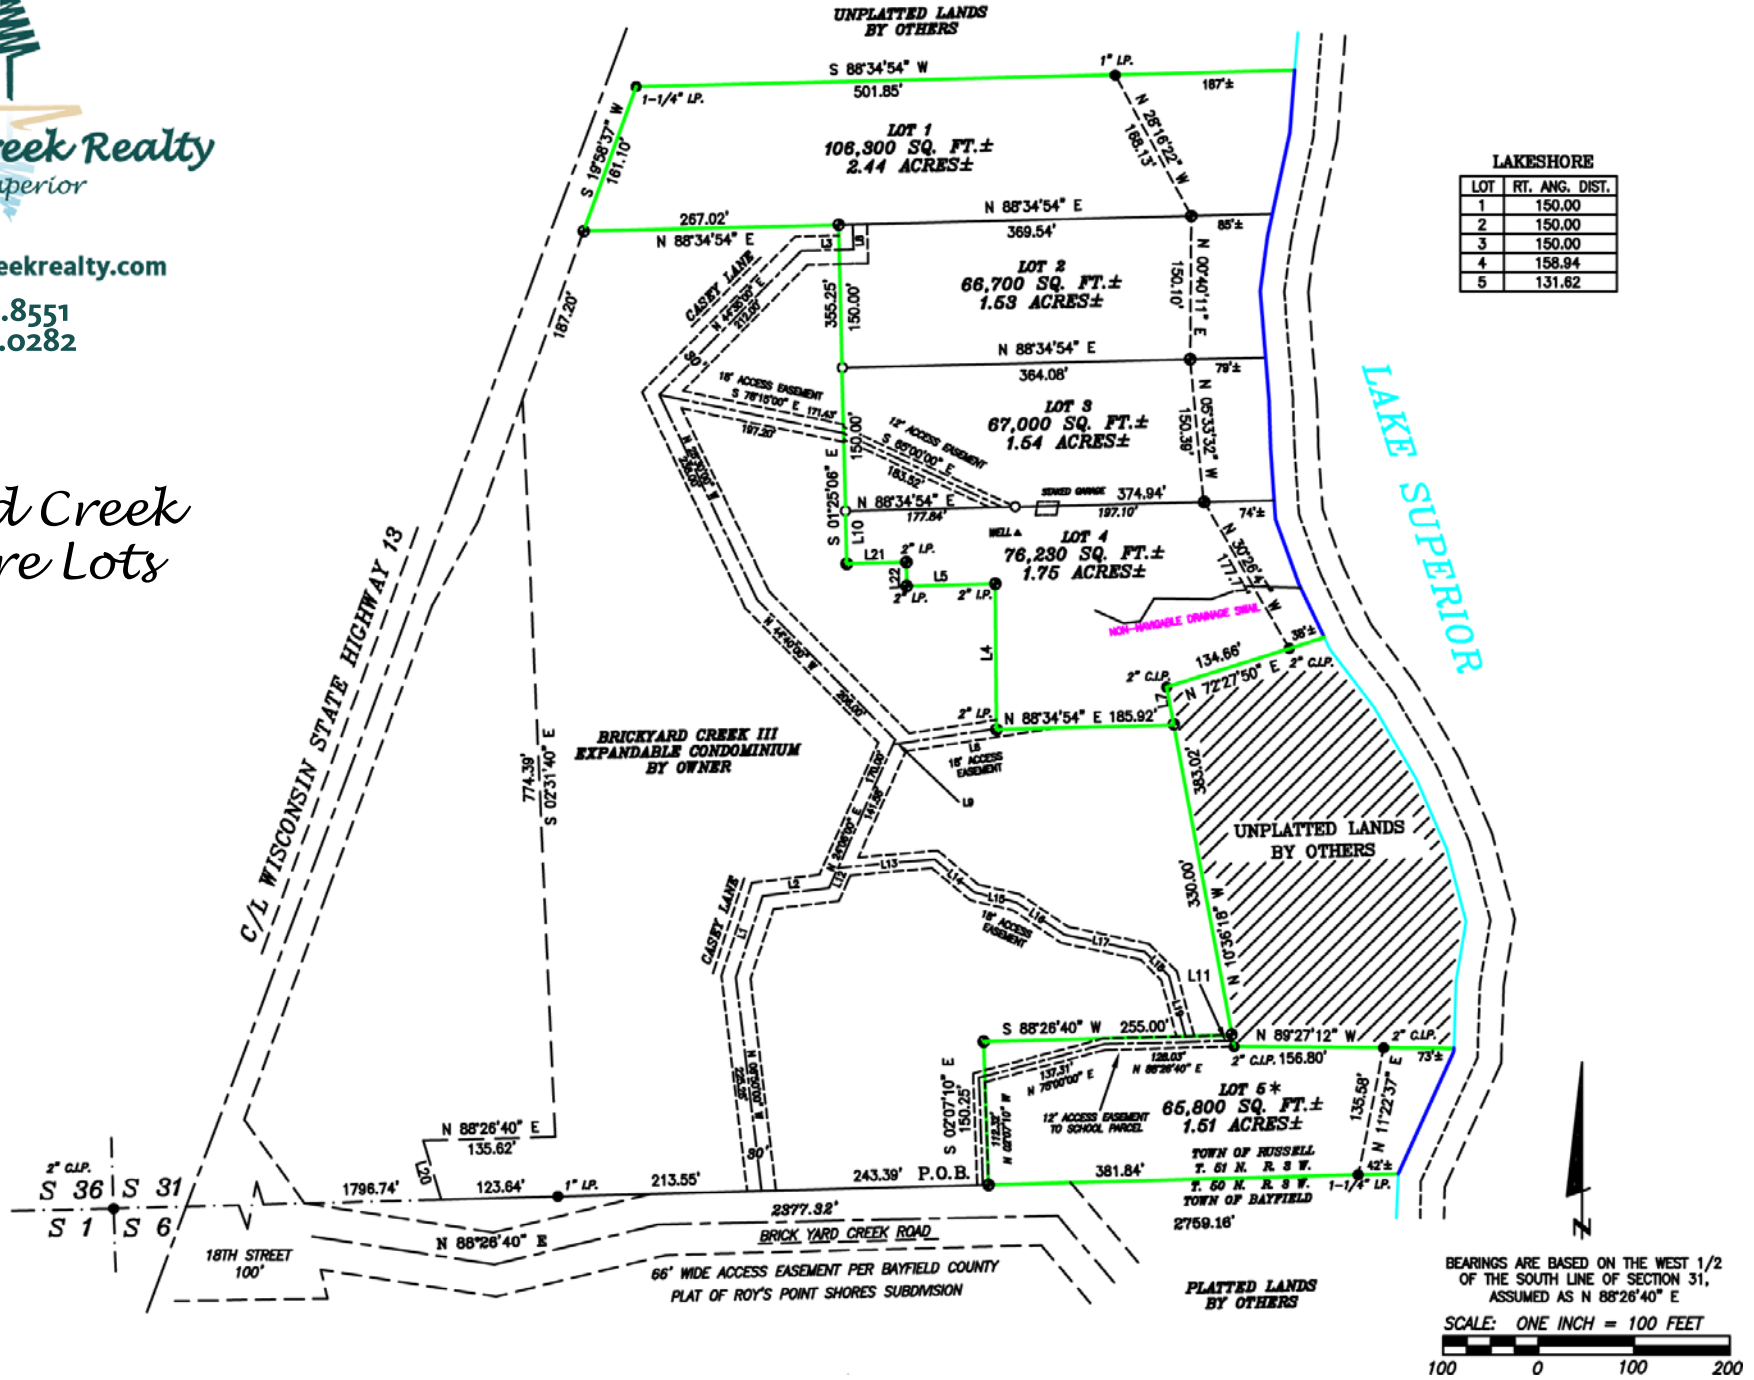

Brickyard Creek Realty
on Lake Superior

www.brickyardcreekrealty.com

1.877.675.8551
1.715.779.0282

Brickyard Creek
Lakeshore Lots

LAKESHORE

LOT	RT. ANG. DIST.
1	150.00
2	150.00
3	150.00
4	158.94
5	131.62

BEARINGS ARE BASED ON THE WEST 1/2 OF THE SOUTH LINE OF SECTION 31, ASSUMED AS N 88°26'40" E

SCALE: ONE INCH = 100 FEET