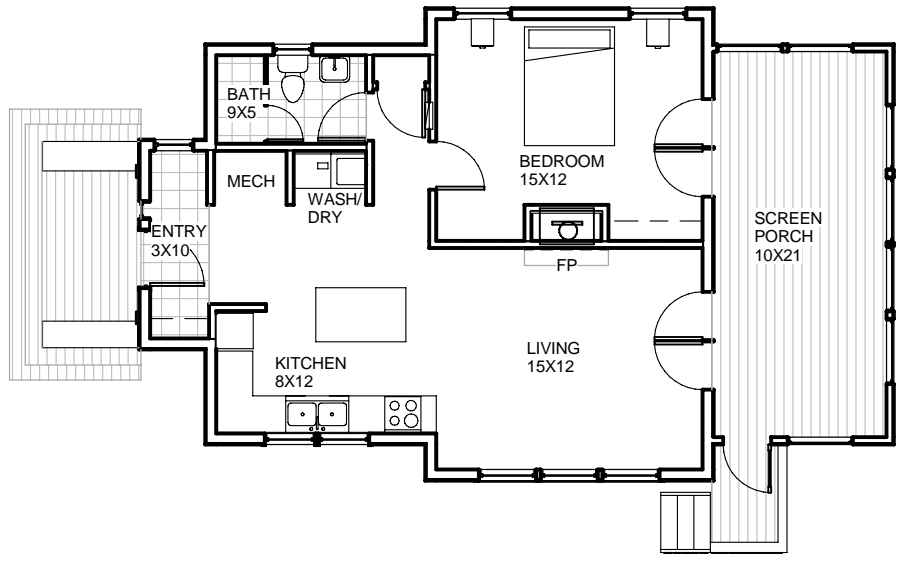

Sumac

MAIN LEVEL

AREA 725 HEATED
228 S PORCH