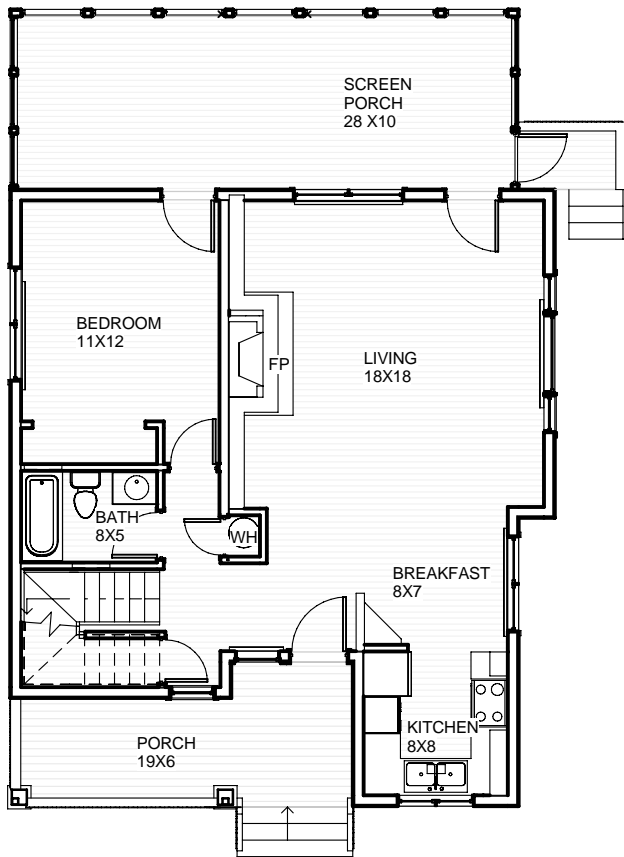

# Meadow

MAIN LEVEL

UPPER LEVEL

AREA 1547 HEATED  
290 S PORCH