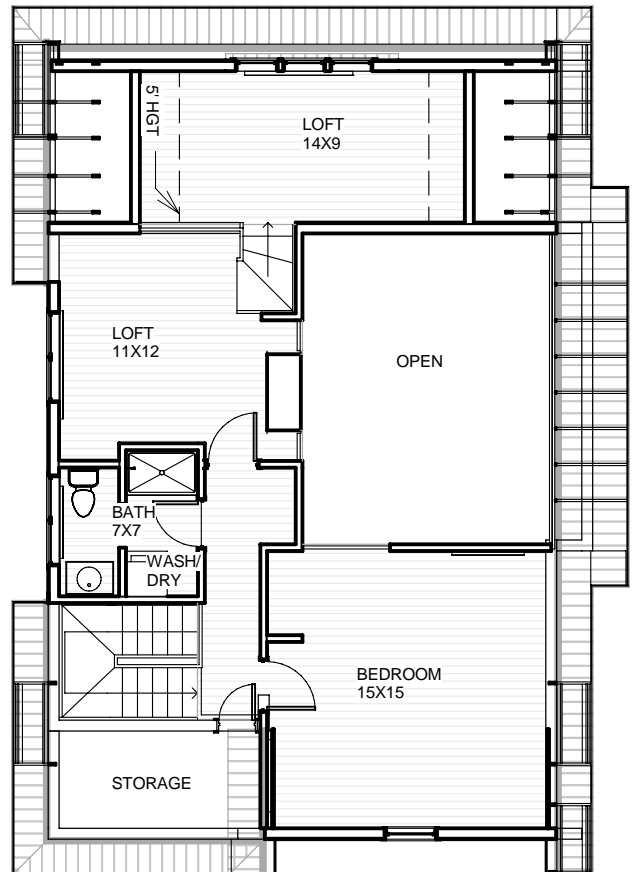

# Meadow

MAIN LEVEL

UPPER LEVEL

AREA 1547 HEATED  
290 S PORCH