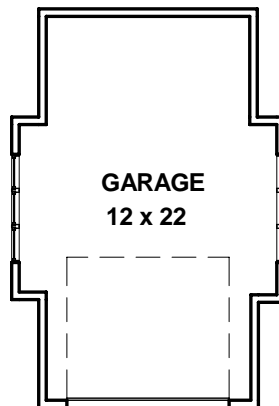

Garage

Plan View

AREA 300 SF